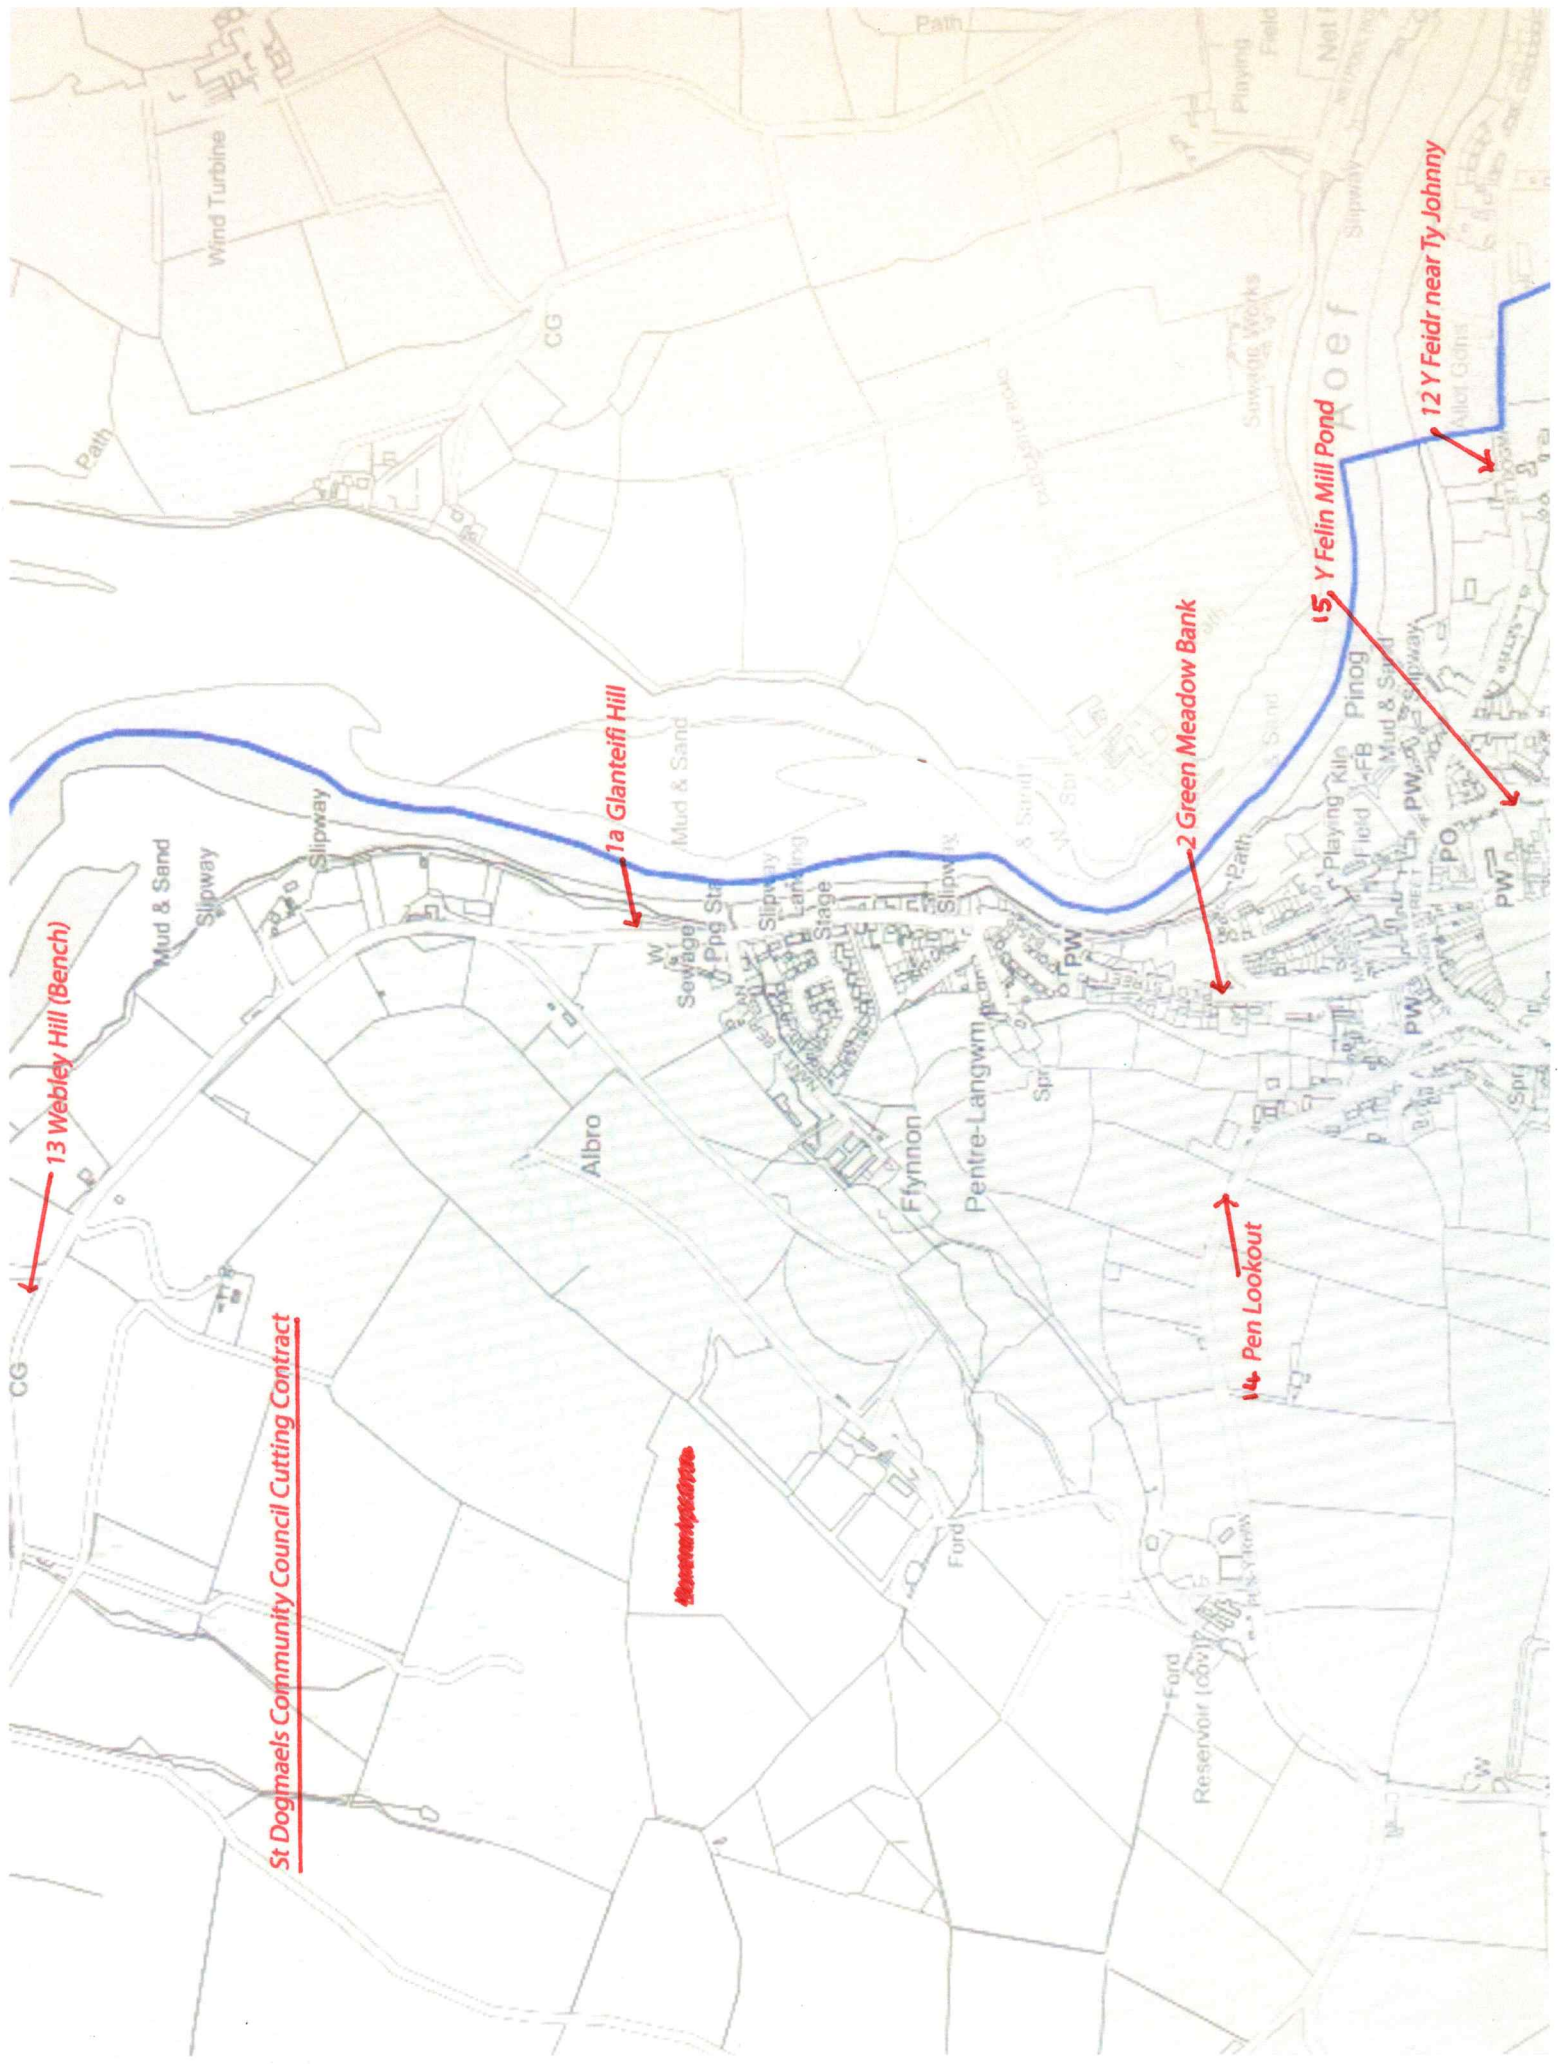

St Dogmaels Community Council Cutting Contract

13 Webley Hill (Bench)

1a Glanteifi Hill

2 Green Meadow Bank

14 Pen Lookout

15 Y Felin Mill Pond

12 Y Feidr near Ty Johnny